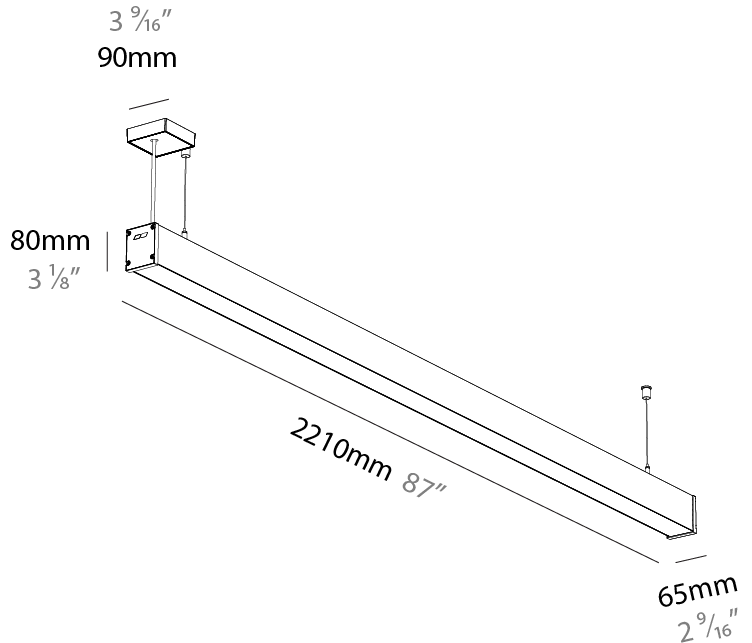

GENERAL

Series: Slider Straight IP54
Partner: Prolicht
Division: Architectural
Installation: Suspension
Product Type: Linear Profiles
Mounting Location: Ceiling
Light Distribution: Direct

PHYSICAL

Shape: Rectangle
Length (mm): 2210
Length (in): 87
Width (mm): 65
Width (in): 2 ⁹/₁₆
Height (mm): 80
Height (in): 3 ¹/₈
Weight (kg): 4.100

Diffuser: Diffuser - Opal, Micro-prism, Clear Micro-prism , Glare Control, Wallwasher Right, Wallwasher Left, Wallwash Double Asymmetric

Fixture Finish: SSR / BKV / CWI / CRY / HAB / UFT / ITA / RUA / FTG / MYG / LOD / PUS / FRO / FUP / KIA / POP / BLS / SPG / MEY / GOH / CHC / COM / ABZ / JAG / OBR / MOS / ROR

Fixture Material: Aluminum Die Cast
Cable Details: 2,000mm/78 3/4" or 6,000mm/236 1/4" Transparent Cable

ELECTRICAL

Lamp Type: LED (Zhaga Standard)
Input Wattage (W): 47
Total Output Wattage (W): 42.7
Dimming: Non-Dimmable
Driver Included: No
Driver Location: Remote
Driver Class: Class 2
Input Voltage (V): 120
Upon Request: DALI Dimming, MATTER Dimming

LED

Color Temperature (°K): 2700 / 3000 / 3500 / 4000
Max. Delivered Lumen (lm): 4866 - 6766
Nominal Lumen (lm): 7510-7840
CRI: >90 CRI
Lamp Life (hrs): 50000

OPTICAL

RATINGS AND CERTIFICATIONS

Certified By: Certified for North American Standards
IP rating: IP54