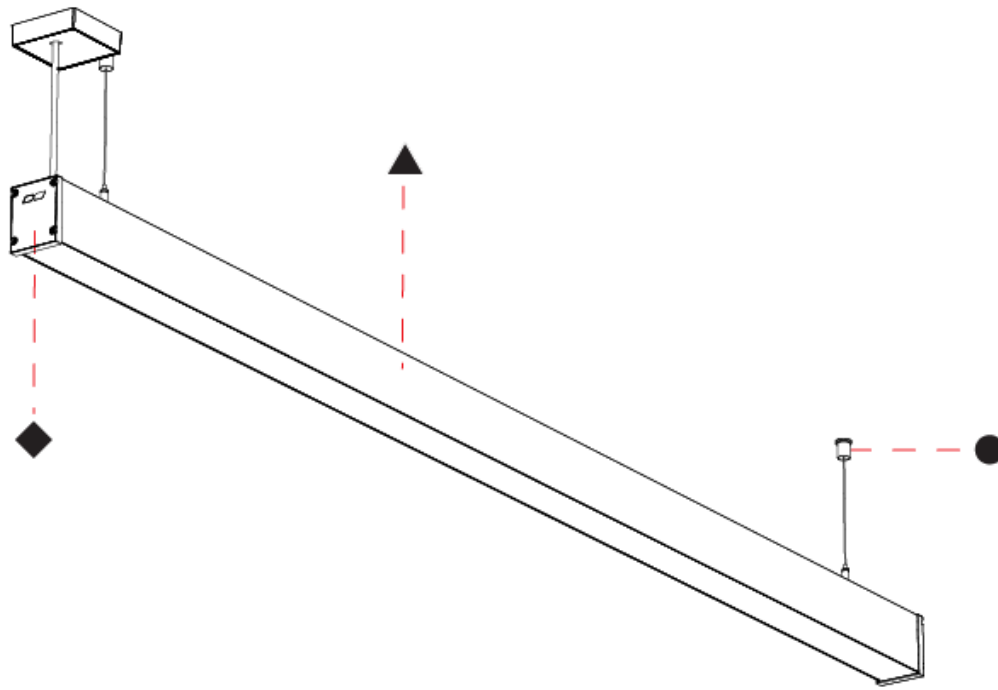

SLIDER STRAIGHT IP54 SUSPENSION

A300934-

PROJECT	_____
TYPE	_____
SPECIFIER	_____
QUANTITY	_____
DATE	_____

A