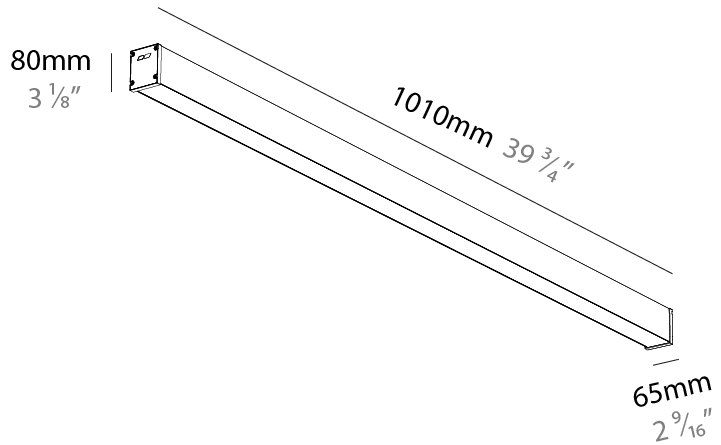

1. To build a product code in our configurator select the specify button on the base model # product page
2. To build a manual product code on this datasheet choose from the options listed below in blue font and add the suffix to the base model #

GENERAL

Series: Slider Straight IP54
Partner: Prolicht
Division: Architectural
Installation: Surface
Product Type: Linear Profiles
Mounting Location: Ceiling
Light Distribution: Direct

PHYSICAL

Shape: Rectangle
Length (mm): 1010
Length (in): 39 3/4
Width (mm): 65
Width (in): 2 9/16
Height (mm): 80
Height (in): 3 1/8
Weight (kg): 1.660

Diffuser: [Diffuser - Opal](#), [Micro-prism](#), [Clear Micro-prism](#), [Glare Control](#), [Wallwasher Right](#), [Wallwasher Left](#), [Wallwash Double Asymmetric](#)

Fixture Finish: [SSR / BKV / CWI / CRY / HAB / UFT / ITA / RUA / FTG / MYG / LOD / PUS / FRO / FUP / KIA / POP / BLS / SPG / MEY / GOH / CHC / COM / ABZ / JAG / OBR / MOS / ROR](#)

Fixture Material: Aluminum Die Cast

ELECTRICAL

Lamp Type: LED (Zhaga Standard)
Input Wattage (W): 22
Total Output Wattage (W): 20
Dimming: Non-Dimmable
Driver Included: No
Driver Location: Remote
Driver Class: Class 2
Input Voltage (V): 120
Upon Request: DALI Dimming, MATTER Dimming

LED

Color Temperature (°K): 2700 / 3000 / 3500 / 4000
Max. Delivered Lumen (lm): 2210 - 3072
Nominal Lumen (lm): 3410 - 3560
CRI: >90 CRI
Lamp Life (hrs): 50000

OPTICAL

RATINGS AND CERTIFICATIONS

Certified By: Certified for North American Standards
IP rating: IP54