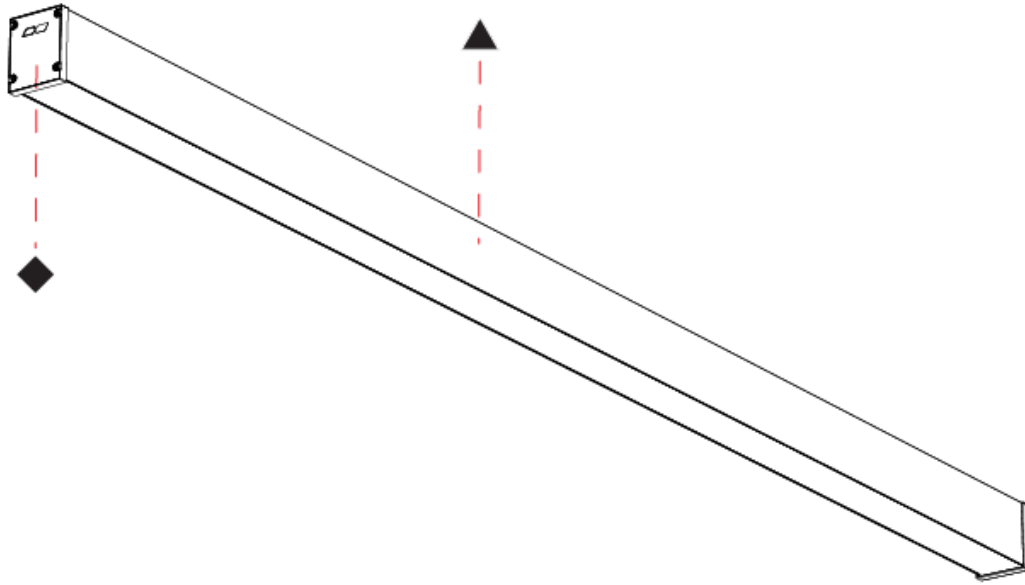

SLIDER STRAIGHT IP54 SURFACE

A3D389-

PROJECT

TYPE

SPECIFIER

QUANTITY

DATE

A