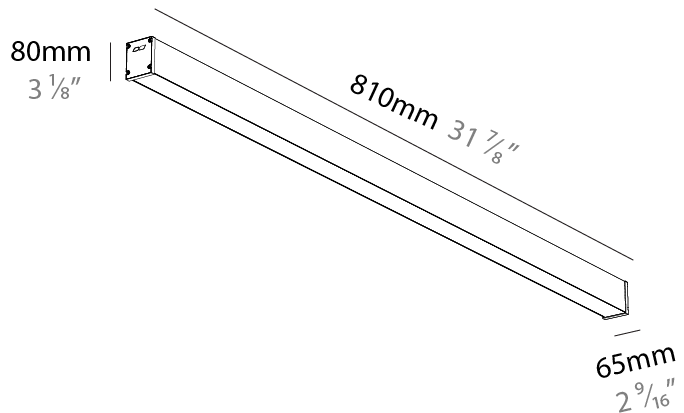

1. To build a product code in our configurator select the specify button on the base model # product page
2. To build a manual product code on this datasheet choose from the options listed below in blue font and add the suffix to the base model #

GENERAL

Series: Slider Straight IP54
Partner: Prolicht
Division: Architectural
Installation: Surface
Product Type: Linear Profiles
Mounting Location: Ceiling
Light Distribution: Direct

PHYSICAL

Shape: Rectangle
Length (mm): 810
Length (in): 31 7/8
Width (mm): 65
Width (in): 2 9/16
Height (mm): 80
Height (in): 3 1/8
Weight (kg): 1.660

Diffuser: [Diffuser - Opal](#), [Micro-prism](#), [Clear Micro-prism](#), [Glare Control](#), [Wallwasher Right](#), [Wallwasher Left](#), [Wallwash Double Asymmetric](#)

Fixture Finish: [SSR / BKV / CWI / CRY / HAB / UFT / ITA / RUA / FTG / MYG / LOD / PUS / FRO / FUP / KIA / POP / BLS / SPG / MEY / GOH / CHC / COM / ABZ / JAG / OBR / MOS / ROR](#)

Fixture Material: Aluminum Die Cast

ELECTRICAL

Lamp Type: LED (Zhaga Standard)
Input Wattage (W): 17
Total Output Wattage (W): 15.4
Dimming: Non-Dimmable
Driver Included: No
Driver Location: Remote
Driver Class: Class 2
Input Voltage (V): 120
Upon Request: DALI Dimming, MATTER Dimming

LED

Color Temperature (°K): 2700 / 3000 / 3500 / 4000
Max. Delivered Lumen (lm): 1769 - 2460
Nominal Lumen (lm): 2730 - 2850
CRI: >90 CRI
Lamp Life (hrs): 50000

OPTICAL

RATINGS AND CERTIFICATIONS

Certified By: Certified for North American Standards
IP rating: IP54