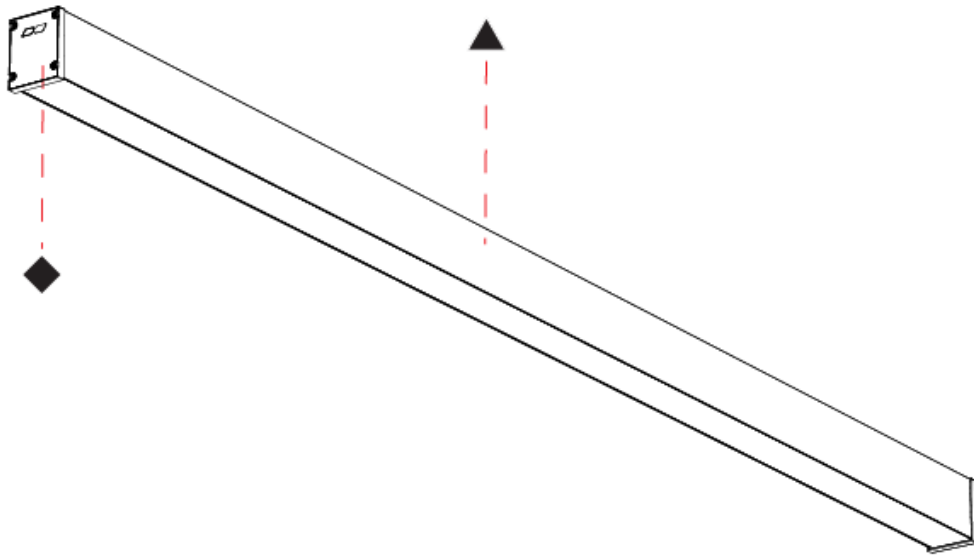

SLIDER STRAIGHT IP54 SURFACE

A3D387-

PROJECT

TYPE

SPECIFIER

QUANTITY

DATE