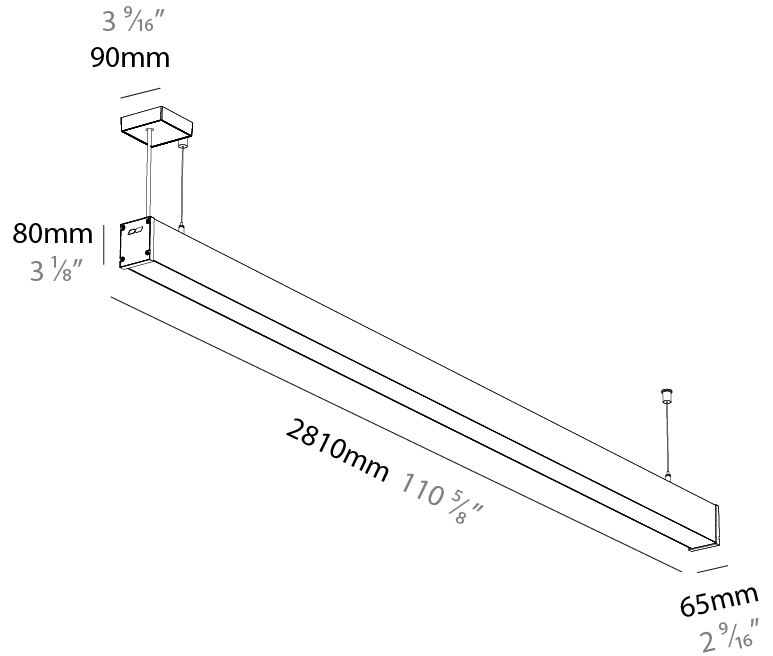

GENERAL

Series: Slider Straight IP54
Partner: Prolicht
Division: Architectural
Installation: Suspension
Product Type: Linear Profiles
Mounting Location: Ceiling
Light Distribution: Direct

PHYSICAL

Shape: Rectangle
Length (mm): 2810
Length (in): 110 ⁵/₈
Width (mm): 65
Width (in): 2 ⁹/₁₆
Height (mm): 80
Height (in): 3 ¹/₈
Weight (kg): 4.100

Diffuser: Diffuser - Opal, Micro-prism, Clear Micro-prism , Glare Control, Wallwasher Right, Wallwasher Left, Wallwash Double Asymmetric

Fixture Finish: SSR / BKV / CWI / CRY / HAB / UFT / ITA / RUA / FTG / MYG / LOD / PUS / FRO / FUP / KIA / POP / BLS / SPG / MEY / GOH / CHC / COM / ABZ / JAG / OBR / MOS / ROR

Fixture Material: Aluminum Die Cast
Cable Details: 2,000mm/78 3/4" or 6,000mm/236 1/4" Transparent Cable

ELECTRICAL

Lamp Type: LED (Zhaga Standard)
Input Wattage (W): 60
Total Output Wattage (W): 54.5
Dimming: Non-Dimmable
Driver Included: No
Driver Location: Remote
Driver Class: Class 2
Input Voltage (V): 120
Upon Request: DALI Dimming, MATTER Dimming

LED

Color Temperature (°K): 2700 / 3000 / 3500 / 4000
Max. Delivered Lumen (lm): 6195 - 8613
Nominal Lumen (lm): 9560 - 9980
CRI: >90 CRI
Lamp Life (hrs): 50000

OPTICAL

RATINGS AND CERTIFICATIONS

Certified By: Certified for North American Standards
IP rating: IP54