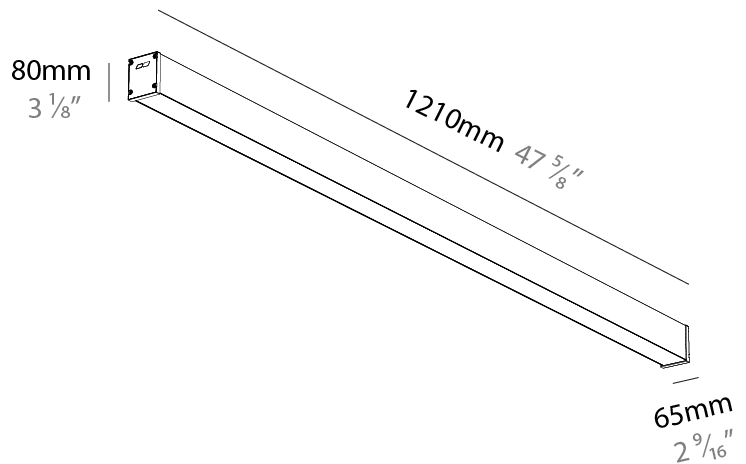

GENERAL

Series: Slider Straight IP54
Partner: Prolicht
Division: Architectural
Installation: Surface
Product Type: Linear Profiles
Mounting Location: Ceiling
Light Distribution: Direct

PHYSICAL

Shape: Rectangle
Length (mm): 1210
Length (in): 47 5/8
Width (mm): 65
Width (in): 2 9/16
Height (mm): 80
Height (in): 3 1/8
Weight (kg): 1.660

Diffuser: [Diffuser - Opal](#), [Micro-prism](#), [Clear Micro-prism](#), [Glare Control](#), [Wallwasher Right](#), [Wallwasher Left](#), [Wallwash Double Asymmetric](#)

Fixture Finish: [SSR / BKV / CWI / CRY / HAB / UFT / ITA / RUA / FTG / MYG / LOD / PUS / FRO / FUP / KIA / POP / BLS / SPG / MEY / GOH / CHC / COM / ABZ / JAG / OBR / MOS / ROR](#)

Fixture Material: Aluminum Die Cast

ELECTRICAL

Lamp Type: LED (Zhaga Standard)
Input Wattage (W): 26
Total Output Wattage (W): 23.7
Dimming: Non-Dimmable
Driver Included: No
Driver Location: Remote
Driver Type: Constant Current - Universal
Driver Class: Class 2
Input Voltage (V): 120
Constant Current (mA): 300mA
Upon Request: DALI Dimming, MATTER Dimming

LED

Color Temperature (°K): 2700 / 3000 / 3500 / 4000
Max. Delivered Lumen (lm): 2657 - 3694
Nominal Lumen (lm): 4100 - 4280
CRI: >90 CRI
Lamp Life (hrs): 50000

OPTICAL

RATINGS AND CERTIFICATIONS

Certified By: Certified for North American Standards
IP rating: IP54