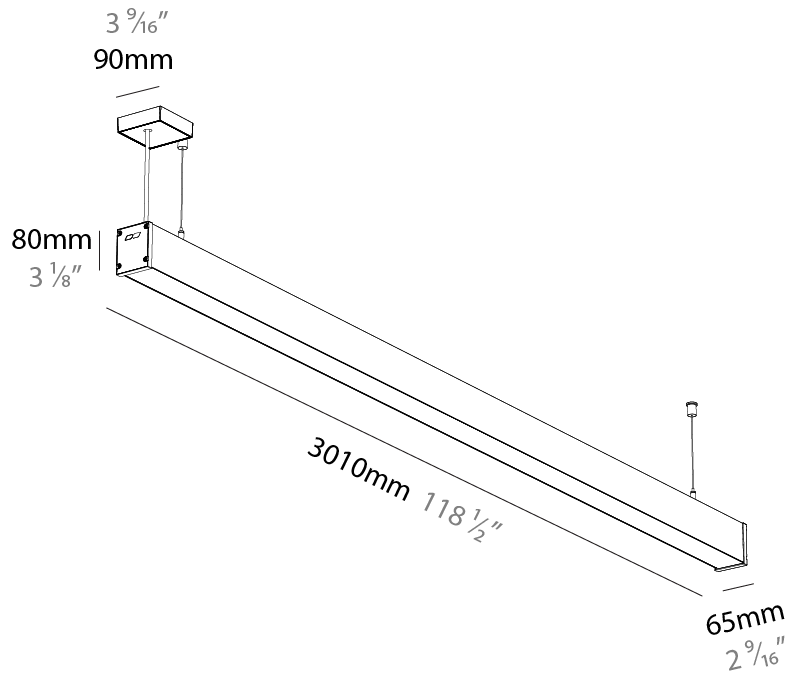

GENERAL

Series: Slider Straight IP54
Partner: Prolicht
Division: Architectural
Installation: Suspension
Product Type: Linear Profiles
Mounting Location: Ceiling
Light Distribution: Direct

PHYSICAL

Shape: Rectangle
Length (mm): 3010
Length (in): 118 1/2
Width (mm): 65
Width (in): 2 9/16
Height (mm): 80
Height (in): 3 1/8
Weight (kg): 4.100

Diffuser: Diffuser - Opal, Micro-prism, Clear Micro-prism, Glare Control, Wallwasher Right, Wallwasher Left, Wallwash Double Asymmetric

Fixture Finish: SSR / BKV / CWI / CRY / HAB / UFT / ITA / RUA / FTG / MYG / LOD / PUS / FRO / FUP / KIA / POP / BLS / SPG / MEY / GOH / CHC / COM / ABZ / JAG / OBR / MOS / ROR

Fixture Material: Aluminum Die Cast
Cable Details: 2,000mm/78 3/4" or 6,000mm/236 1/4" Transparent Cable

ELECTRICAL

Lamp Type: LED (Zhaga Standard)
Input Wattage (W): 64
Total Output Wattage (W): 58.1
Dimming: Non-Dimmable
Driver Included: No
Driver Location: Remote
Driver Type: Constant Current - Universal
Driver Class: Class 2
Input Voltage (V): 120
Constant Current (MA): 300mA
Upon Request: DALI Dimming, MATTER Dimming

LED

Color Temperature (°K): 2700 / 3000 / 3500 / 4000
Max. Delivered Lumen (lm): 6642 - 9234
Nominal Lumen (lm): 10250 - 10700
CRI: >90 CRI
Lamp Life (hrs): 50000

OPTICAL

RATINGS AND CERTIFICATIONS

Certified By: Certified for North American Standards
IP rating: IP54