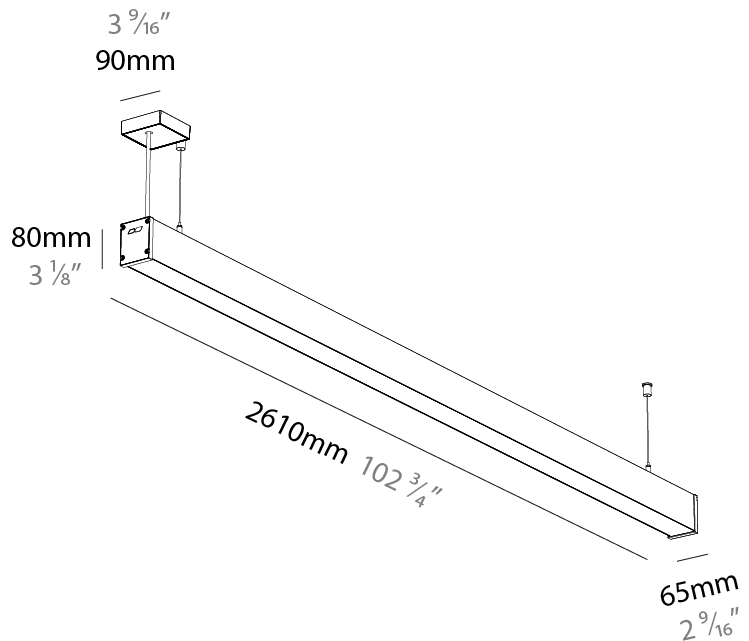

GENERAL

Series: Slider Straight IP54
Partner: Prolicht
Division: Architectural
Installation: Suspension
Product Type: Linear Profiles
Mounting Location: Ceiling
Light Distribution: Direct

PHYSICAL

Shape: Rectangle
Length (mm): 2610
Length (in): 102 ³/₄
Width (mm): 65
Width (in): 2 ⁹/₁₆
Height (mm): 80
Height (in): 3 ¹/₈
Weight (kg): 4.100

Diffuser: Diffuser - Opal, Micro-prism, Clear Micro-prism , Glare Control, Wallwasher Right, Wallwasher Left, Wallwash Double Asymmetric

Fixture Finish: SSR / BKV / CWI / CRY / HAB / UFT / ITA / RUA / FTG / MYG / LOD / PUS / FRO / FUP / KIA / POP / BLS / SPG / MEY / GOH / CHC / COM / ABZ / JAG / OBR / MOS / ROR

Fixture Material: Aluminum Die Cast
Cable Details: 2,000mm/78 3/4" or 6,000mm/236 1/4" Transparent Cable

ELECTRICAL

Lamp Type: LED (Zhaga Standard)
Input Wattage (W): 56
Total Output Wattage (W): 54.9
Dimming: Non-Dimmable
Driver Included: No
Driver Location: Remote
Driver Class: Class 2
Input Voltage (V): 120
Upon Request: DALI Dimming, MATTER Dimming

LED

Color Temperature (°K): 2700 / 3000 / 3500 / 4000
Max. Delivered Lumen (lm): 5754 - 8000
Nominal Lumen (lm): 8880 - 9270
CRI: >90 CRI
Lamp Life (hrs): 50000

OPTICAL

RATINGS AND CERTIFICATIONS

Certified By: Certified for North American Standards
IP rating: IP54