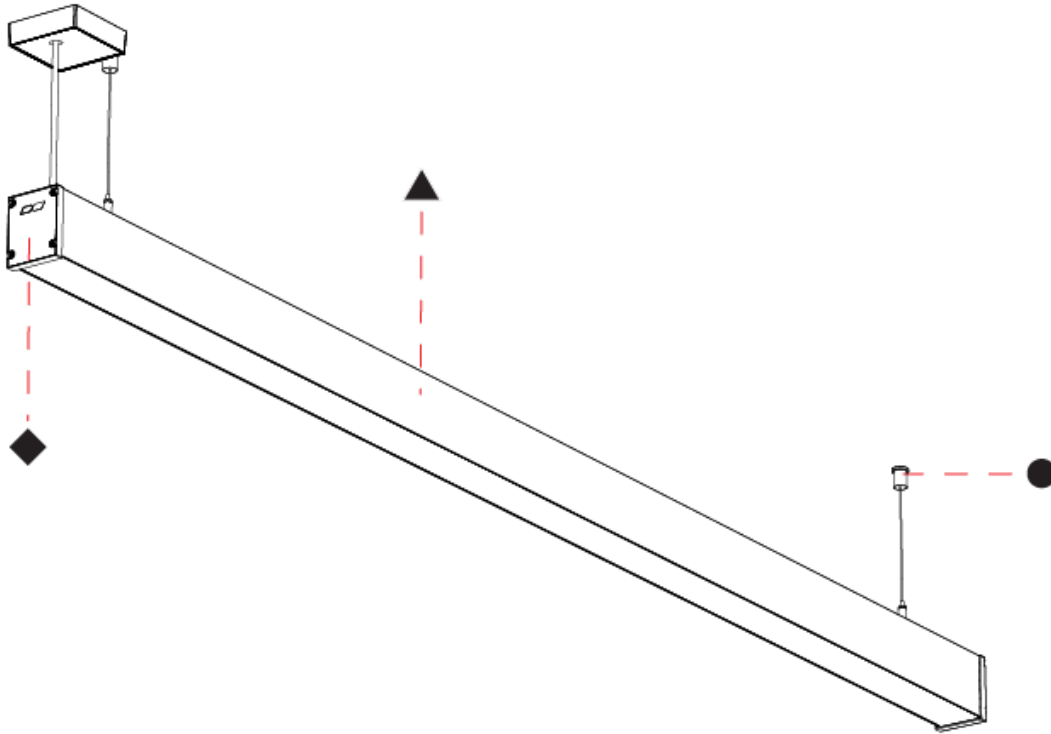

SLIDER STRAIGHT IP54 SUSPENSION

A300936-

PROJECT _____

TYPE _____

SPECIFIER _____

QUANTITY _____

DATE _____

A