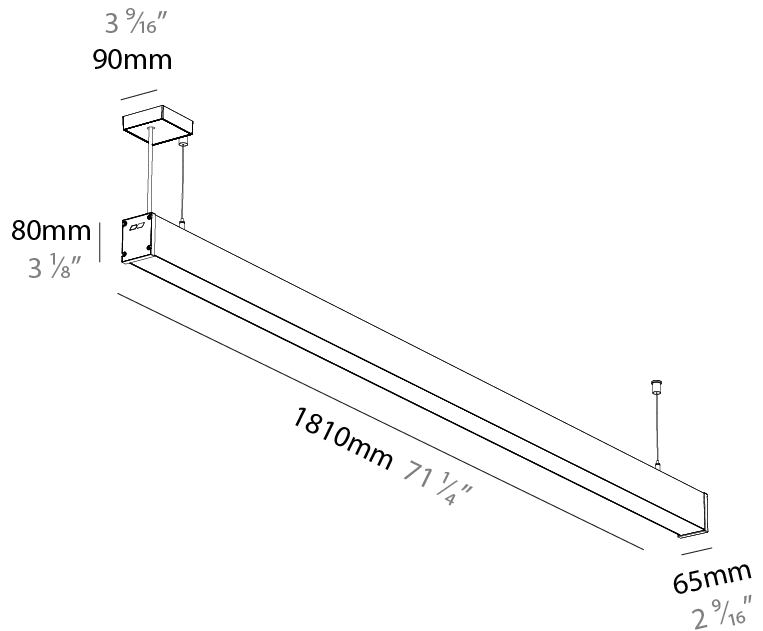

GENERAL

Series: Slider Straight IP54
Partner: Prolicht
Division: Architectural
Installation: Suspension
Product Type: Linear Profiles
Mounting Location: Ceiling
Light Distribution: Direct

PHYSICAL

Shape: Rectangle
Length (mm): 1810
Length (in): 71 1/4
Width (mm): 65
Width (in): 2 9/16
Height (mm): 80
Height (in): 3 1/8
Weight (kg): 2.200

Diffuser: Diffuser - Opal, Micro-prism, Clear Micro-prism , Glare Control, Wallwasher Right, Wallwasher Left, Wallwash Double Asymmetric

Fixture Finish: SSR / BKV / CWI / CRY / HAB / UFT / ITA / RUA / FTG / MYG / LOD / PUS / FRO / FUP / KIA / POP / BLS / SPG / MEY / GOH / CHC / COM / ABZ / JAG / OBR / MOS / ROR

Fixture Material: Aluminum Die Cast
Cable Details: 2,000mm/78 3/4" or 6,000mm/236 1/4" Transparent Cable

ELECTRICAL

Lamp Type: LED (Zhaga Standard)
Input Wattage (W): 39
Total Output Wattage (W): 35.5
Dimming: Non-Dimmable
Driver Included: No
Driver Location: Remote
Driver Type: Constant Current - Universal
Driver Class: Class 2
Input Voltage (V): 120
Constant Current (MA): 300
Upon Request: DALI Dimming, MATTER Dimming

LED

Color Temperature (°K): 2700 / 3000 / 3500 / 4000
Max. Delivered Lumen (lm): 3985 - 5540
Nominal Lumen (lm): 6150 - 6420
CRI: >90 CRI
Lamp Life (hrs): 50000

OPTICAL

RATINGS AND CERTIFICATIONS

Certified By: Certified for North American Standards
IP rating: IP54