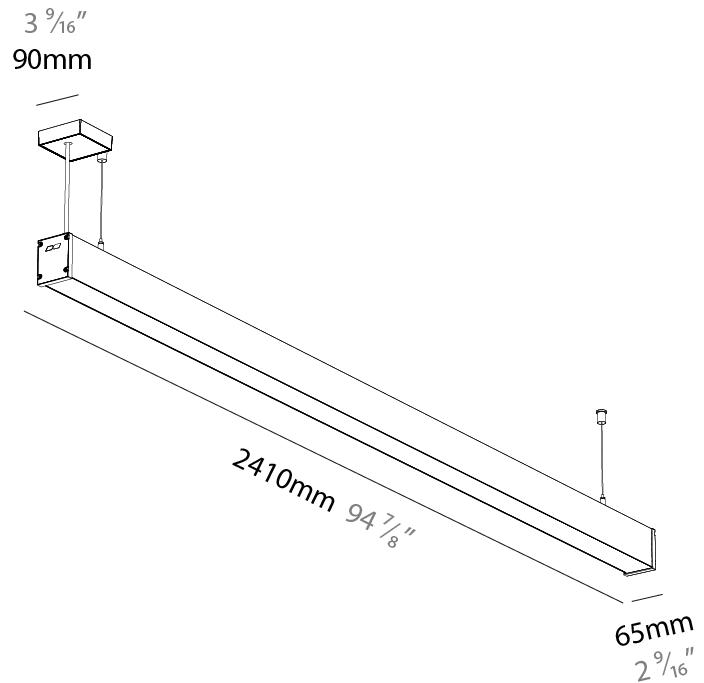

GENERAL

Series: Slider Straight IP54
Partner: Prolicht
Division: Architectural
Installation: Suspension
Product Type: Linear Profiles
Mounting Location: Ceiling
Light Distribution: Direct

PHYSICAL

Shape: Rectangle
Length (mm): 2410
Length (in): 94 7/8
Width (mm): 65
Width (in): 2 9/16
Height (mm): 80
Height (in): 3 1/8
Weight (kg): 4.100

Diffuser: Diffuser - Opal, Micro-prism, Clear Micro-prism, Glare Control, Wallwasher Right, Wallwasher Left, Wallwash Double Asymmetric

Fixture Finish: SSR / BKV / CWI / CRY / HAB / UFT / ITA / RUA / FTG / MYG / LOD / PUS / FRO / FUP / KIA / POP / BLS / SPG / MEY / GOH / CHC / COM / ABZ / JAG / OBR / MOS / ROR

Fixture Material: Aluminum Die Cast
Cable Details: 2,000mm/78 3/4" or 6,000mm/236 1/4" Transparent Cable

ELECTRICAL

Lamp Type: LED (Zhaga Standard)
Input Wattage (W): 52
Total Output Wattage (W): 47.3
Dimming: Non-Dimmable
Driver Included: No
Driver Location: Remote
Driver Type: Constant Current - Universal
Driver Class: Class 2
Input Voltage (V): 120
Constant Current (MA): 300mA
Upon Request: DALI Dimming, MATTER Dimming

LED

Color Temperature (°K): 2700 / 3000 / 3500 / 4000
Max. Delivered Lumen (lm): 5314 - 7387
Nominal Lumen (lm): 8200 - 8560
CRI: >90 CRI
Lamp Life (hrs): 50000

OPTICAL

RATINGS AND CERTIFICATIONS

Certified By: Certified for North American Standards
IP rating: IP54