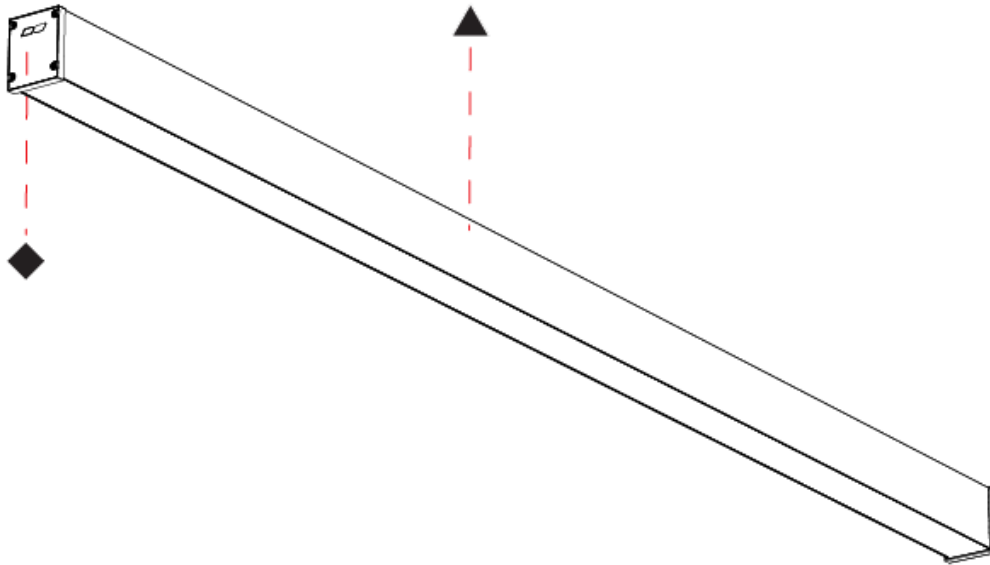

SLIDER STRAIGHT IP54 SURFACE

A3D388-

PROJECT

TYPE

SPECIFIER

QUANTITY

DATE

A