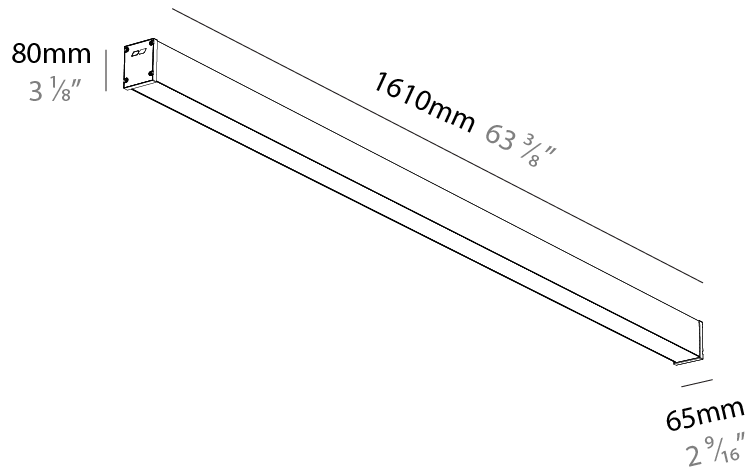

1. To build a product code in our configurator select the specify button on the base model # product page
2. To build a manual product code on this datasheet choose from the options listed below in blue font and add the suffix to the base model #

GENERAL

Series: Slider Straight IP54
Partner: Prolicht
Division: Architectural
Installation: Surface
Product Type: Linear Profiles
Mounting Location: Ceiling
Light Distribution: Direct

PHYSICAL

Shape: Rectangle
Length (mm): 1610
Length (in): 63 ³/₈
Width (mm): 65
Width (in): 2 ⁹/₁₆
Height (mm): 80
Height (in): 3 ¹/₈
Weight (kg): 2.420

Diffuser: [Diffuser - Opal](#), [Micro-prism](#), [Clear Micro-prism](#), [Glare Control](#), [Wallwasher Right](#), [Wallwasher Left](#), [Wallwash Double Asymmetric](#)

Fixture Finish: [SSR / BKV / CWI / CRY / HAB / UFT / ITA / RUA / FTG / MYG / LOD / PUS / FRO / FUP / KIA / POP / BLS / SPG / MEY / GOH / CHC / COM / ABZ / JAG / OBR / MOS / ROR](#)

Fixture Material: Aluminum Die Cast

ELECTRICAL

Lamp Type: LED (Zhaga Standard)
Input Wattage (W): 34
Total Output Wattage (W): 30.9
Dimming: Non-Dimmable
Driver Included: No
Driver Location: Remote
Driver Class: Class 2
Input Voltage (V): 120
Upon Request: DALI Dimming, MATTER Dimming

LED

Color Temperature (°K): 2700 / 3000 / 3500 / 4000
Max. Delivered Lumen (lm): 3538 - 4919
Nominal Lumen (lm): 5460 - 5700
CRI: >90 CRI
Lamp Life (hrs): 50000

OPTICAL

RATINGS AND CERTIFICATIONS

Certified By: Certified for North American Standards
IP rating: IP54