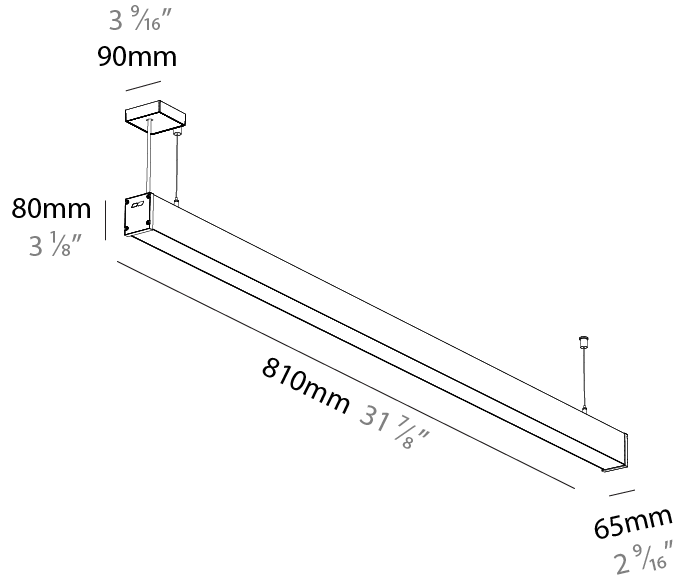

GENERAL

Series: Slider Straight IP54
Partner: Prolicht
Division: Architectural
Installation: Suspension
Product Type: Linear Profiles
Mounting Location: Ceiling
Light Distribution: Direct

PHYSICAL

Shape: Rectangle
Length (mm): 810
Length (in): 31 7/8
Width (mm): 65
Width (in): 2 9/16
Height (mm): 80
Height (in): 3 1/8
Weight (kg): 2.200

Diffuser: Diffuser - Opal, Micro-prism, Clear Micro-prism, Glare Control, Wallwasher Right, Wallwasher Left, Wallwash Double Asymmetric

Fixture Finish: SSR / BKV / CWI / CRY / HAB / UFT / ITA / RUA / FTG / MYG / LOD / PUS / FRO / FUP / KIA / POP / BLS / SPG / MEY / GOH / CHC / COM / ABZ / JAG / OBR / MOS / ROR

Fixture Material: Aluminum Die Cast
Cable Details: 2,000mm/78 3/4" or 6,000mm/236 1/4" Transparent Cable

ELECTRICAL

Lamp Type: LED (Zhaga Standard)
Input Wattage (W): 17
Total Output Wattage (W): 15.4
Dimming: Non-Dimmable
Driver Included: No
Driver Location: Remote
Driver Class: Class 2
Input Voltage (V): 120
Upon Request: DALI Dimming, MATTER Dimming

LED

Color Temperature (°K): 2700 / 3000 / 3500 / 4000
Max. Delivered Lumen (lm): 1769 - 2460
Nominal Lumen (lm): 2730 - 2850
CRI: >90 CRI
Lamp Life (hrs): 50000

OPTICAL

RATINGS AND CERTIFICATIONS

Certified By: Certified for North American Standards
IP rating: IP54