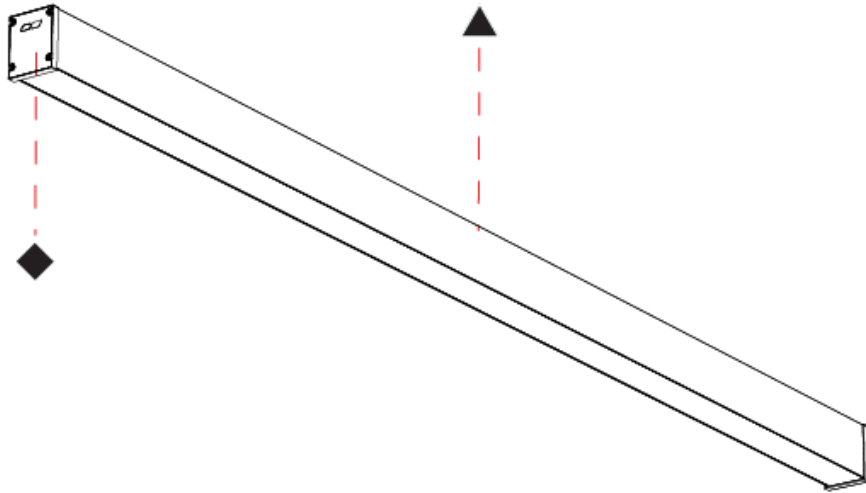

SLIDER STRAIGHT IP54 SURFACE

A3D384-

PROJECT

TYPE

SPECIFIER

QUANTITY

DATE