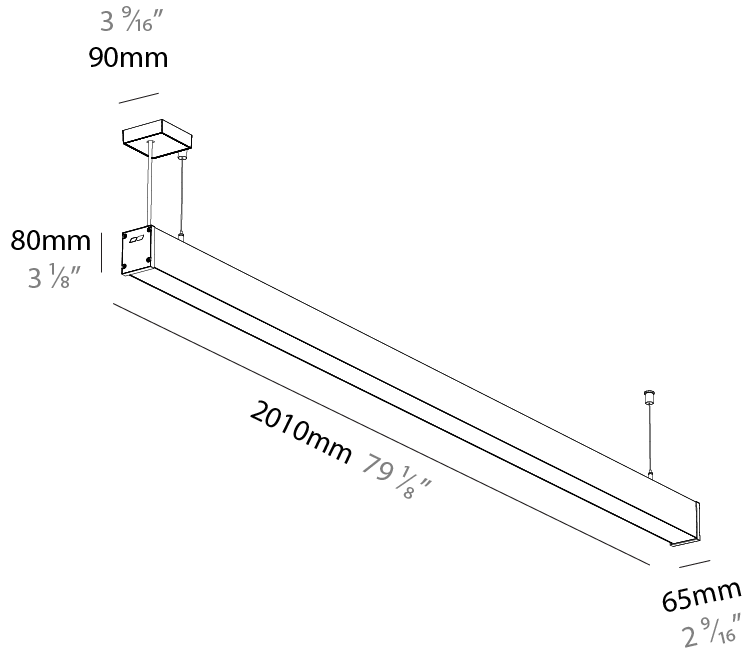

GENERAL

Series: Slider Straight IP54
Partner: Prolicht
Division: Architectural
Installation: Suspension
Product Type: Linear Profiles
Mounting Location: Ceiling
Light Distribution: Direct

PHYSICAL

Shape: Rectangle
Length (mm): 2010
Length (in): 79 1/8"
Width (mm): 65
Width (in): 2 9/16"
Height (mm): 80
Height (in): 3 1/8"
Weight (kg): 2.200

Diffuser: Diffuser - Opal, Micro-prism, Clear Micro-prism, Glare Control, Wallwasher Right, Wallwasher Left, Wallwash Double Asymmetric

Fixture Finish: SSR / BKV / CWI / CRY / HAB / UFT / ITA / RUA / FTG / MYG / LOD / PUS / FRO / FUP / KIA / POP / BLS / SPG / MEY / GOH / CHC / COM / ABZ / JAG / OBR / MOS / ROR

Fixture Material: Aluminum Die Cast
Cable Details: 2,000mm/78 3/4" or 6,000mm/236 1/4" Transparent Cable

ELECTRICAL

Lamp Type: LED (Zhaga Standard)
Input Wattage (W): 43
Total Output Wattage (W): 39.1
Dimming: Non-Dimmable
Driver Included: No
Driver Location: Remote
Driver Class: Class 2
Input Voltage (V): 120
Upon Request: DALI Dimming, MATTER Dimming

LED

Color Temperature (°K): 2700 / 3000 / 3500 / 4000
Max. Delivered Lumen (lm): 4426 - 6153
Nominal Lumen (lm): 6830 - 7130
CRI: >90 CRI
Lamp Life (hrs): 50000

OPTICAL

RATINGS AND CERTIFICATIONS

Certified By: Certified for North American Standards
IP rating: IP54