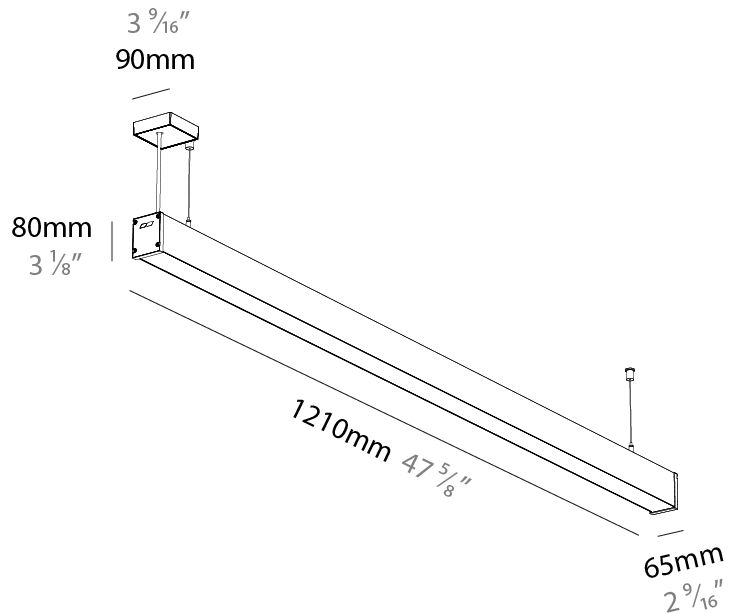

GENERAL

Series: Slider Straight IP54
Partner: Prolicht
Division: Architectural
Installation: Suspension
Product Type: Linear Profiles
Mounting Location: Ceiling
Light Distribution: Direct

PHYSICAL

Shape: Rectangle
Length (mm): 1210
Length (in): 47 ⁵/₈
Width (mm): 65
Width (in): 2 ⁹/₁₆
Height (mm): 80
Height (in): 3 ¹/₈
Weight (kg): 2.200

Diffuser: Diffuser - Opal, Micro-prism, Clear Micro-prism , Glare Control, Wallwasher Right, Wallwasher Left, Wallwash Double Asymmetric

Fixture Finish: SSR / BKV / CWI / CRY / HAB / UFT / ITA / RUA / FTG / MYG / LOD / PUS / FRO / FUP / KIA / POP / BLS / SPG / MEY / GOH / CHC / COM / ABZ / JAG / OBR / MOS / ROR

Fixture Material: Aluminum Die Cast
Cable Details: 2,000mm/78 3/4" or 6,000mm/236 1/4" Transparent Cable

ELECTRICAL

Lamp Type: LED (Zhaga Standard)
Input Wattage (W): 26
Total Output Wattage (W): 23.7
Dimming: Non-Dimmable
Driver Included: No
Driver Location: Remote
Driver Type: Constant Current - Universal
Driver Class: Class 2
Input Voltage (V): 120
Constant Current (MA): 300mA
Upon Request: DALI Dimming, MATTER Dimming

LED

Color Temperature (°K): 2700 / 3000 / 3500 / 4000
Max. Delivered Lumen (lm): 2657 - 3694
Nominal Lumen (lm): 4100 - 4280
CRI: >90 CRI
Lamp Life (hrs): 50000

OPTICAL

RATINGS AND CERTIFICATIONS

Certified By: Certified for North American Standards
IP rating: IP54