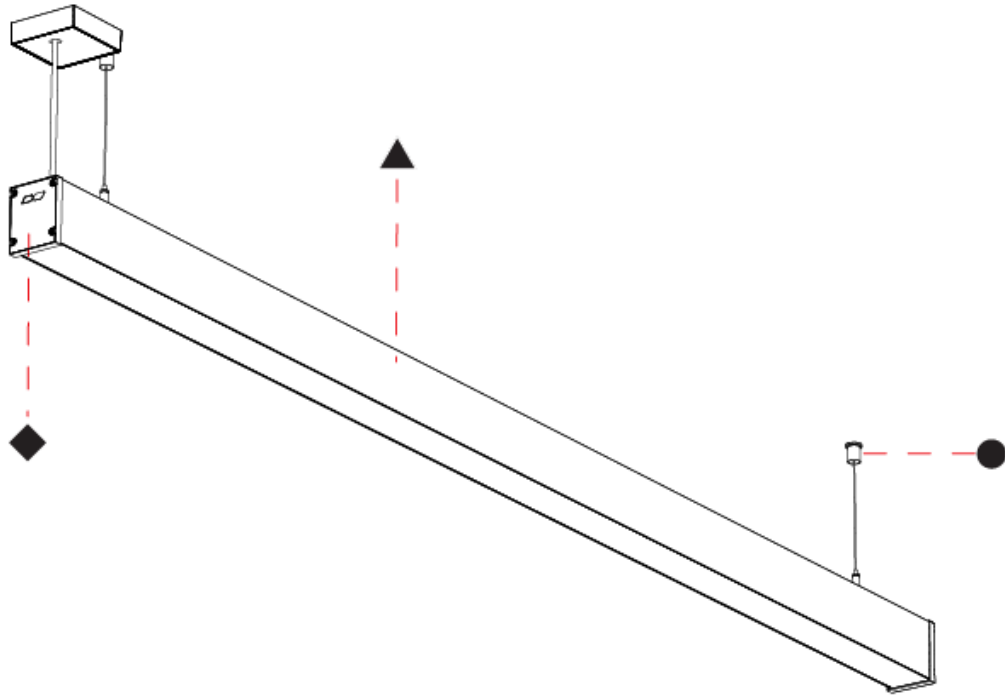

SLIDER STRAIGHT IP54 SUSPENSION

A300932-

PROJECT
TYPE
SPECIFIER
QUANTITY
DATE

A