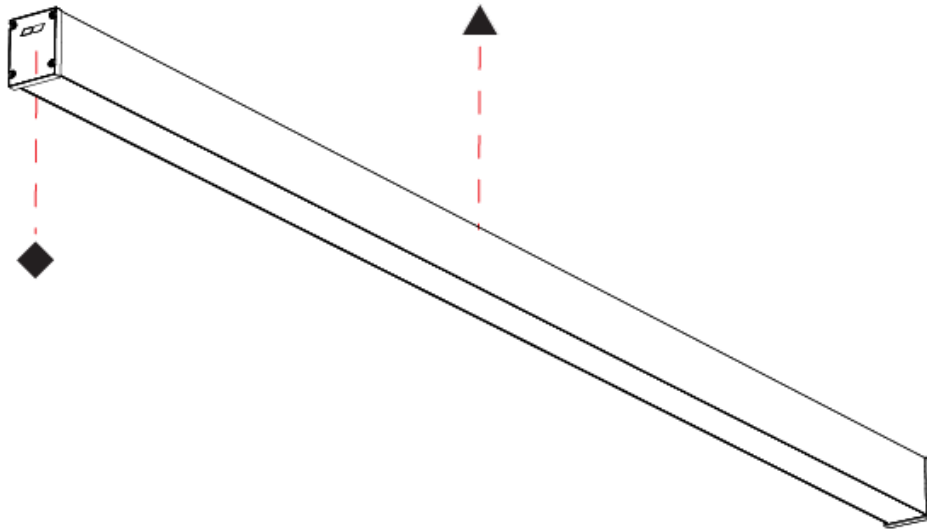

SLIDER STRAIGHT IP54 SURFACE

A3D385-

PROJECT

TYPE

SPECIFIER

QUANTITY

DATE