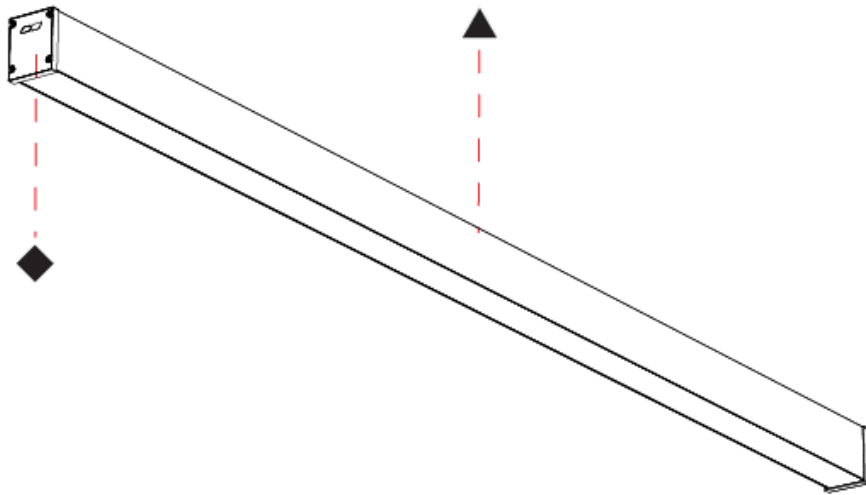

SLIDER STRAIGHT IP54 SURFACE

A3D384-

PROJECT

TYPE

SPECIFIER

QUANTITY

DATE